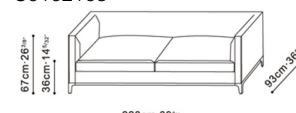

CRESCENT

Stock Fabric / Leather:

3385-30
Slate

RS-20
Pebble

C0102101

Armchair

C0102119

Narrow 168cm Two-Seat Sofa

C0102102

Narrow Two-Seat Sofa

C0102103

Narrow Three-Seat Sofa

C0102104/05

Small Narrow Sofa Section

C0102106/07

Medium Narrow Sofa Section

C0102108/09

Large Narrow Sofa Section

C0102110/11

Small Narrow Chaise Section

C0102112/13

Medium Narrow Chaise Section

C0102114/15

Large Narrow Chaise Section