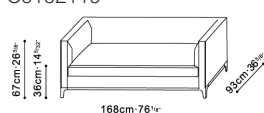

CRESCENT

Stock Fabric / Leather:

3385-30
Slate

RS-20
Pebble

C0102101

Armchair

C0102119

Narrow 168cm Two-Seat Sofa

C0102102

Narrow Two-Seat Sofa

C0102103

Narrow Three-Seat Sofa

C0102104/05

Small Narrow Sofa Section

C0102106/07

Medium Narrow Sofa Section

C0102108/09

Large Narrow Sofa Section

C0102110/11

Small Narrow Chaise Section

C0102112/13

Medium Narrow Chaise Section

C0102114/15

Large Narrow Chaise Section