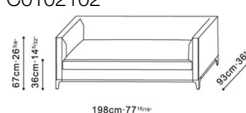

CRESCENT

Stock Fabric / Leather:

3385-30
Slate

RS-20
Pebble

C0102101

Armchair

C0102119

Narrow 168cm Two-Seat Sofa

C0102102

Narrow Two-Seat Sofa

C0102103

Narrow Three-Seat Sofa

C0102104/05

Small Narrow Sofa Section

C0102106/07

Medium Narrow Sofa Section

C0102108/09

Large Narrow Sofa Section

C0102110/11

Small Narrow Chaise Section

C0102112/13

Medium Narrow Chaise Section

C0102114/15

Large Narrow Chaise Section