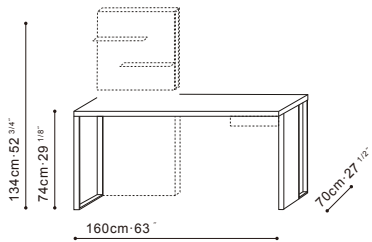

TIME

C05D1104.17.3A00 + C07D1106.+ C07D1107. + C07D1108.

C05D1105.17.3A00 + C07D1106.+ C07D1107. + C07D1108.

C07D1106.

Mirror is available for C05D1104.17.3A00 and C05D1105.17.3A00.

C07D1107.

Optional Drawer

C07D1108.

Box Leg is necessary for the Time series.