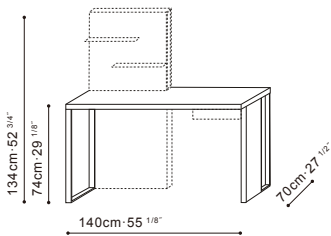

TIME

C05D1104.17.3A00 + C07D1106.+ C07D1107. + C07D1108.

C05D1105.17.3A00 + C07D1106.+ C07D1107. + C07D1108.

C07D1106.

Mirror is available for C05D1104.17.3A00 and C05D1105.17.3A00.

C07D1107.

Optional Drawer

C07D1108.

Box Leg is necessary for the Time series.